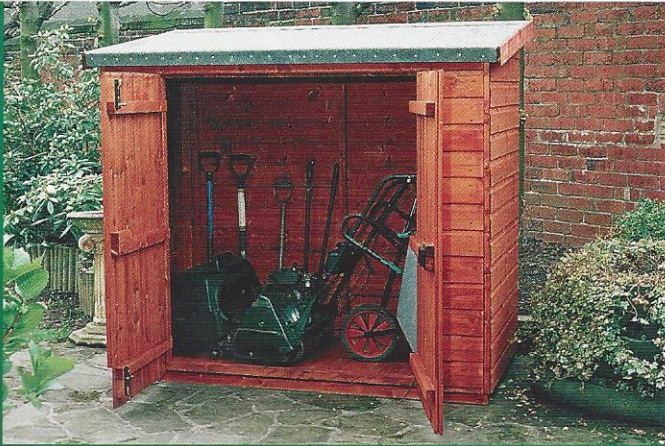

Playhouses

Castle Lodge

A fantastic three-storey playhouse complete with ground floor and two further levels accessed by ladders and rails.

Georgian windows and veranda as standard.

Height 5'3" eaves rising to a 9' ridge.

Tool Store

Tool Store

This tool shed is ideal for people with limited space and will fit most tight spaces. It also allows you to keep your garden tools under lock and key.

Complete with double doors as standard, approximately 18" wide, 5' high at the front rising to a 5'5" at the rear.

General Product Information

- Walls:** Cladding 16 mm tongued and grooved shiplap framework 50mm x 38mm PSE.
- Roof:** Cladding 16 mm tongued and grooved boards with green mineral felt, framework 50mm x 38mm PSE.
- Floor:** Cladding 16 mm tongued and grooved boards, framework 50mm x 38mm PSE
- Doors:** Generally 3' wide with lock & key and 3 hinges.
- Windows:** Generally fixed with standard horticultural glass. Opening windows are available as an optional extra.
- Sizes:** All buildings are manufactured in a large range of sizes. Non-standard sizes can be accommodated by special order.